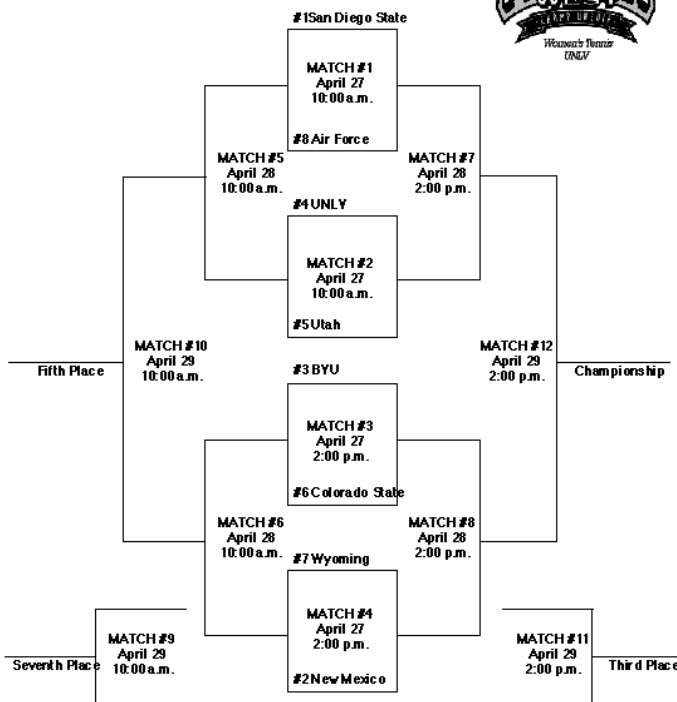

**Mountain West Conference Tennis Championship
Frank & Vicki Fertitta Tennis Complex - Las Vegas, Nev.
April 27-29, 2000
Women's Bracket**

Mountain West Conference Women's Tennis Contacts:	
Air Force - Brad Milliman	
Phone:	(719) 333-3950
Fax:	(719) 333-3798
BYU - Greg Bennett	
Phone:	(801) 378-9768
Fax:	(801) 378-3520
Colorado State - Scott Masters	
Phone:	(970) 491-5067
Fax:	(970) 491-1348
New Mexico - Andrea Tafoya	
Phone:	(505) 925-5520
Fax:	(505) 925-5529
SDSU - Stephen Caric/Garry Bowman	
Phone:	(619) 594-5547
Fax:	(619) 582-6541
UNLV - Mark Wallington	
Phone:	(702) 895-4472
Fax:	(702) 895-0989
Utah - Shanz Leonelli	
Phone:	(801) 581-3511
Fax:	(801) 581-4358
Wyoming - Christine Wiley	
Phone:	(307) 766-2256
Fax:	(307) 766-2346

School's Info-Connection	
Document Numbers	
Call Info Connection at (800) 300-2050 and enter your PIN number. The Mountain West Conference Passcode is 692. The document numbers to obtain information on Mtn. West women's tennis are as follows:	
Air Force	San Diego State
Release: 1300	Release: 2091
Statistics: 1245	Statistics: 2060
BYU	UNLV
Release: 2550	Release: 1926
Statistics: 2551	Statistics: 1967
Colorado State	Utah
Release: 1580	Release: 2246
Statistics: 1582	Statistics: 2255
New Mexico	Wyoming
Release: 1870	Release: 2364
Statistics: 1878	Statistics: 2320