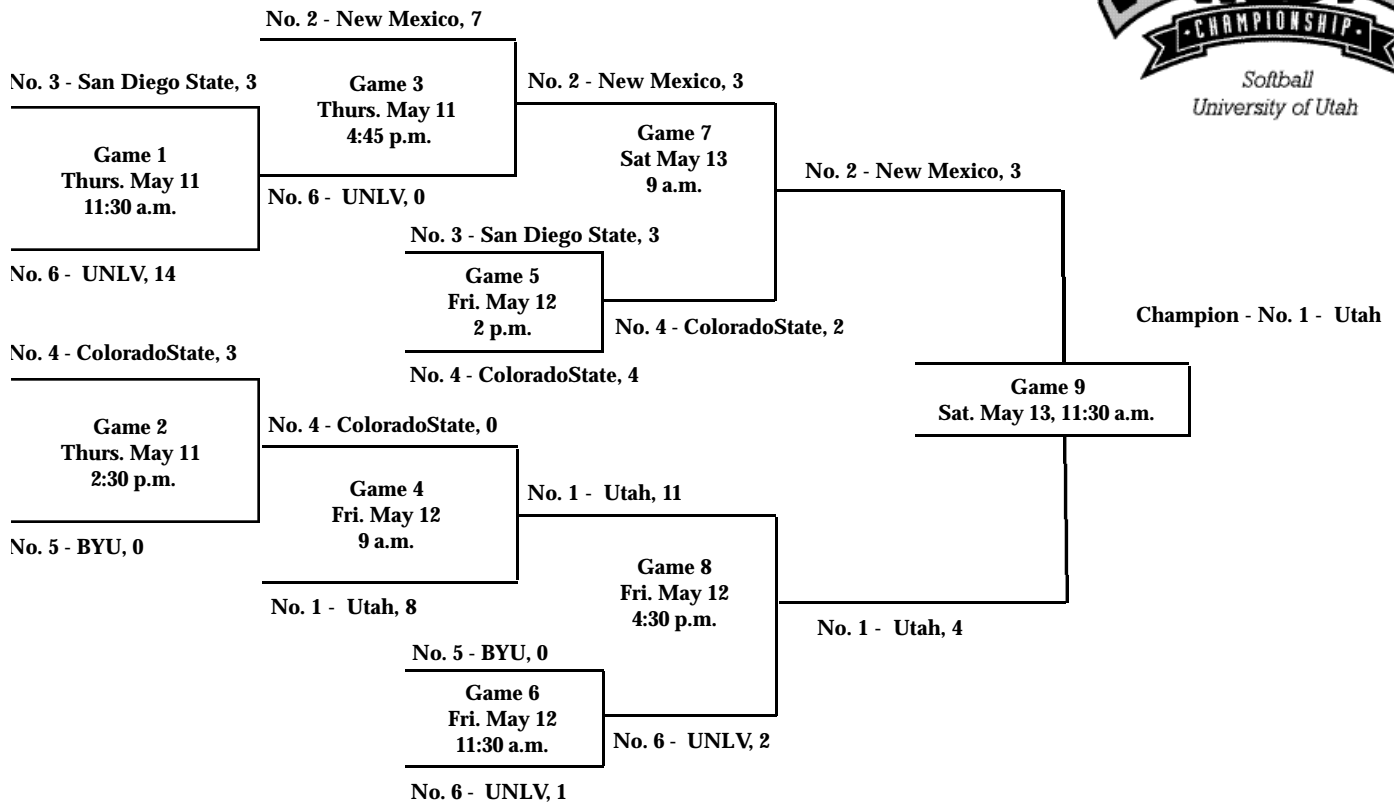

2000 Mountain West Conference Softball Championship

Thursday - Saturday, May 11-13 — Ute Field

Salt Lake City, Utah

BRACKET NOTES:

1. Schedule has been adjusted due to snow delay on Thursday, May 11.
2. If the winner of Game 5 defeats the winner of Game 3 (Game 7), then Game 9 is necessary.
3. If the winner of Game 6 defeats the winner of Game 4 (Game 8), then Game 10 is necessary.
4. If necessary, game times for the Saturday semi-finals will be 9 a.m. and/or 11:30 a.m., the championship game will begin at 2:00 p.m.
5. If semi-final games on Saturday are not necessary, the championship game will begin at 12:00 Noon
6. The bracket has been adjusted to accommodate the host institution playing in the late game.
7. Due to inclement weather, the championship schedule was modified. (Game No. 4 was played before Game No. 3, Game No. 6 before Game No. 5 and Game No. 8 before Game No. 7.)
8. The championship game was changed to a "winner take all" format. (The "if necessary" Game Nos. 12 and 13 were eliminated.)