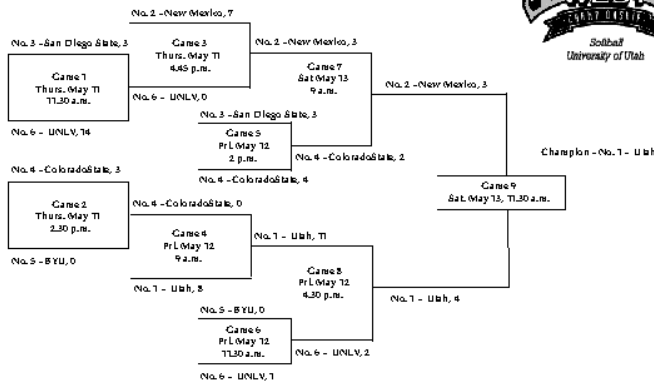

The inaugural Mountain West Conference Softball Championship was hosted by the University of Utah in Salt Lake City, Utah. All six Mtn. West softball teams competed in the double-elimination event for the first league title May 11-13. Seedings were decided by regular-season results in conference games.

No. 1-seed Utah won the tournament, defeating No. 2 New Mexico 4-3 in the final game. The Utes won three straight games en route to the title. After enduring a two-hour snow delay on opening day, Utah's first game was pushed to Friday morning and the remainder of the schedule was adjusted. The Utes defeated No. 4 Colorado State, 8-0, Friday morning then downed No. 6 UNLV, 11-2, that evening. New Mexico also advanced to the championship game without a loss. The Lobos shutout UNLV 7-0 on Thursday, were idle Friday, then got by Colorado State, 3-2, to reach the final.

UNLV and Colorado State each went 2-2 in the tournament. The Rebels opened with a 14-3 upset of San Diego State in game one, then lost to UNM later that day. On Friday, UNLV edged BYU, 1-0, then fell to Utah. The Rams posted a 3-0 win over BYU on Thursday, lost to Utah Friday morning, and rallied in the seventh inning to defeat San Diego State, 4-3, that evening. CSU was eliminated by New Mexico Saturday morning.

**2000 Mountain West Conference Softball Championship
Thursday - Saturday, May 11-13 - Ute Field
Salt Lake City, Utah**

BRACKET NOTES:

1. Schedule has been adjusted due to snow delay on Thursday, May 11.
2. If the winner of Game 5 defeats the winner of Game 3 (Game 7), then Game 9 is necessary.
3. If the winner of Game 6 defeats the winner of Game 4 (Game 8), then Game 10 is necessary.
4. If necessary, game times for the Saturday semi-finals will be 9 a.m. and/or 11:30 a.m., the championship game will begin at 2:00 p.m.
5. If semi-final games on Saturday are not necessary, the championship game will begin at 12:00 Noon
6. The bracket has been adjusted to accommodate the host institution playing in the late game.
7. Due to inclement weather, the championship schedule was modified. (Game No. 4 was played before Game No. 3, Game No. 6 before Game No. 5 and Game No. 8 before Game No. 7.)
8. The championship game was changed to a "winner take all" format. (The "if necessary" Game Nos. 12 and 13 were eliminated.)