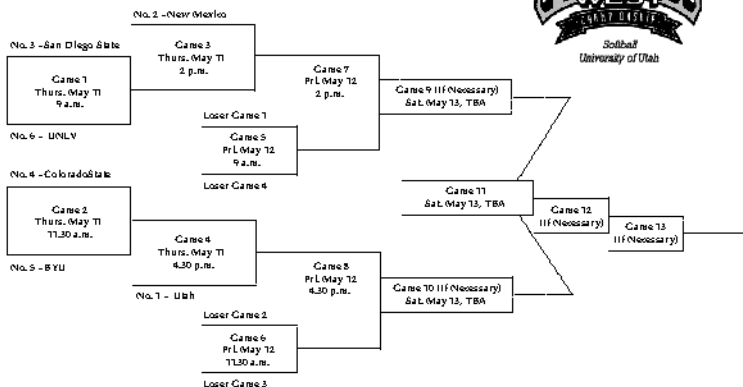

**2000 Mountain West Conference Softball Championship
Thursday - Saturday, May 11-13 - Ute Field
Salt Lake City, Utah**

BRACKET NOTES:

1. If the winner of Game 5 defeats the winner of Game 3 (Game 7), then Game 9 is necessary.
2. If the winner of Game 6 defeats the winner of Game 4 (Game 8), then Game 10 is necessary.
3. If necessary, game times for the Saturday semi-finals will be 9 a.m. and/or 11:30 a.m., the championship game will begin at 2:00 p.m.
4. If semi-final games on Saturday are not necessary, the championship game will begin at 12:00 Noon
5. The bracket has been adjusted to accommodate the host institution playing in the late game.