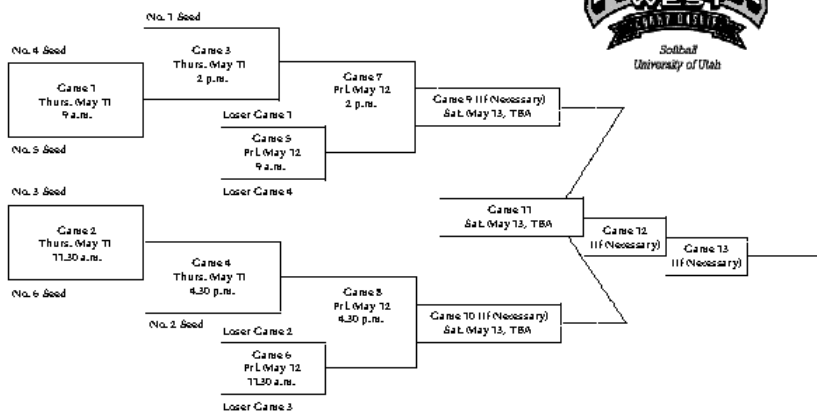

All requests for media credentials for the inaugural Mountain West Conference Softball Championship should be submitted in writing to Director of Communications Elaine Adams at the Mtn. West office or Utah Media Relations contact Julie Lapomarda prior to the event.

An all-tournament package of tickets for the 2000 Mountain West Conference Softball Championship is available at a cost of $12 for adults and $8 for those 18 and under. Singles session tickets are $6 for adults and $4 for those 18 and under. Tickets will be available at the gate or through the Utah ticket office by calling (801) 581-UTIX.

School's Info-Connection Document Numbers:

Call Info Connection at (800) 300-2050 and enter your PIN number. The Mountain West Conference Passcode is 692. The document numbers to obtain information on Mtn. West softball are as follows:

BYU	San Diego State
Release: 2430	Release: 2055
Statistics: 2434	Statistics: 2056
Boxscore: 2431	Boxscore: 2057
Colorado State	UNLV
Release: 1590	Release: 1918
Statistics: 1592	Statistics: 1920
Boxscore: 1591	Boxscore: 1921
New Mexico	Utah
Release: 1866	Release: 2225
Statistics: 1869	Statistics: 2224
Boxscore: 1867	Boxscore: 2226

2000 Mountain West Conference Softball Championship Thursday - Saturday, May 11-13 - Ute Field Salt Lake City, Utah

BRACKET NOTE:

1. If the winner of Game 5 defeats the winner of Game 3 (Game 7), then Game 9 is necessary.
2. If the winner of Game 6 defeats the winner of Game 4 (Game 8), then Game 10 is necessary.
3. If necessary game times for the Saturday semi-finals will be 9 a.m. and/or 11:30 a.m., the championship game will begin at 2:00 p.m.
4. If semi-final games on Saturday are not necessary, the championship game will begin at 2:00 p.m.

Mtn. West Conference Preseason Softball Coaches Poll

Pl.	School (1st)	Points
1.	Utah (3)	23
2.	New Mexico (2)	21
3.	San Diego State (1)	18
4.	UNLV	13
5.	Colorado State	10
6.	BYU	5