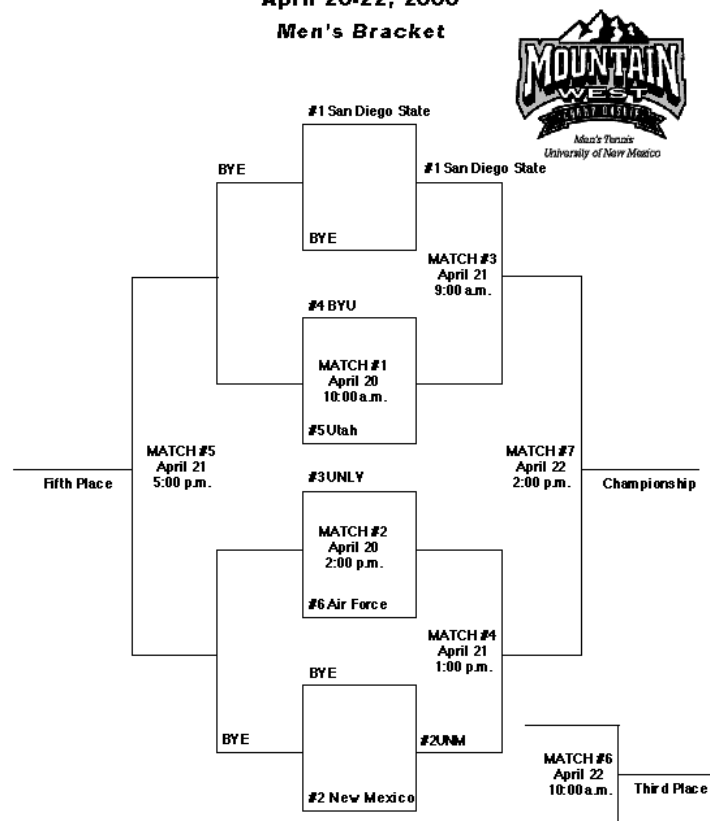

New Mexico To Host 2000 Mtn. West Men's Tennis Championship

The inaugural Mountain West Conference Men's Tennis Championship will be hosted by the University of New Mexico in Albuquerque, N.M. All six Mtn. West men's tennis teams will compete in the straight-draw team event for the first league title April 20-22. First-round losers shall move to the consolation bracket and first-round winners to the championship bracket in the single-elimination event. There is not an official regular-season Mtn. West conference schedule, however dual match results against conference members will be a factor in determining tournament seeding. All requests for media credentials for the inaugural Mountain West Conference Men's Tennis Championship should be submitted in writing to New Mexico Media Relations contact Anna Smith.

Mountain West Conference Tennis Championship
Lobo Tennis Club - Albuquerque, N.M.
April 20-22, 2000
Men's Bracket